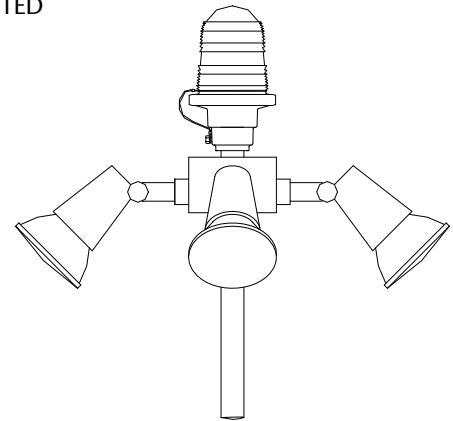

**PWC-806xL**

SIZES 1 & 5 EXTERNALLY LIGHTED

LIGHTING ASSEMBLY  
4 FLOODLIGHTS

OPTION: -FF  
FLOOR FLANGE

PL10412 Floor Flange  
8-inch outside diameter  
6-inch diameter bolt circle  
Four (4) holes 0.56-inch dia.  
Use 0.5-inch anchor bolts