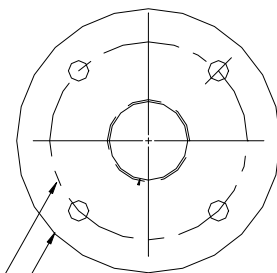

**PWC-806xL**

SIZES 1 & 5 EXTERNALLY LIGHTED

LIGHTING ASSEMBLY  
4 FLOODLIGHTS

OPTION: -FF  
FLOOR FLANGE

PL10412 Floor Flange  
8-inch outside diameter  
6-inch diameter bolt circle  
Four (4) holes 0.56-inch dia.  
Use 0.5-inch anchor bolts