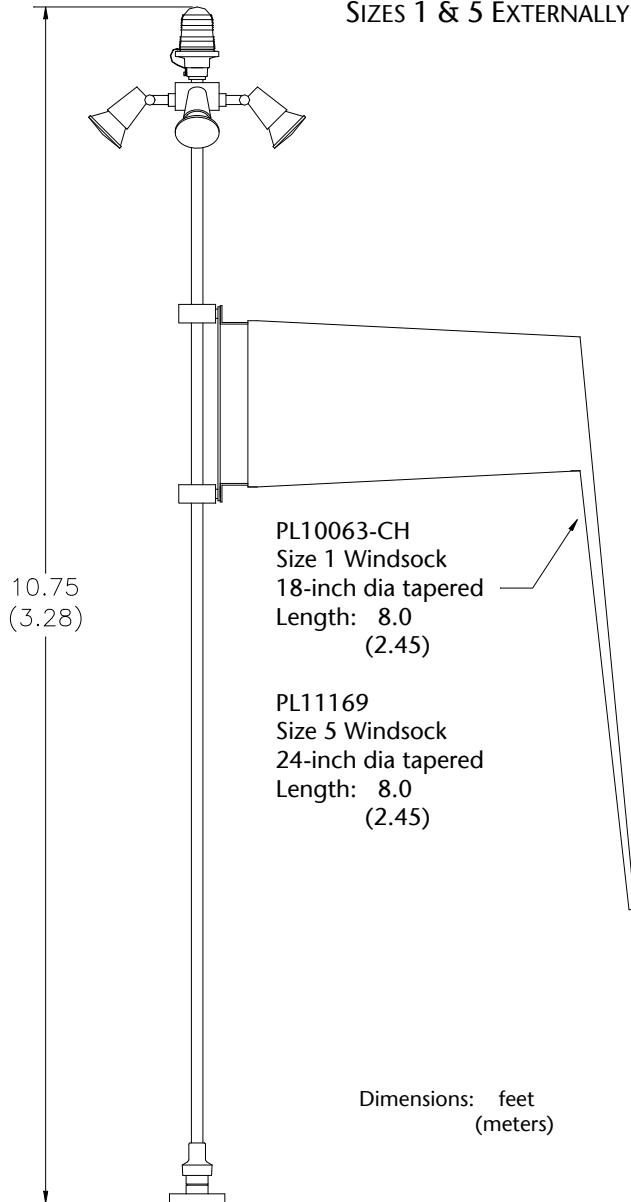

**PWC-806xL**

SIZES 1 & 5 EXTERNALLY LIGHTED

LIGHTING ASSEMBLY  
4 FLOODLIGHTS

OPTION: -FF  
FLOOR FLANGE

PL10412 Floor Flange  
8-inch outside diameter  
6-inch diameter bolt circle  
Four (4) holes 0.56-inch dia.  
Use 0.5-inch anchor bolts